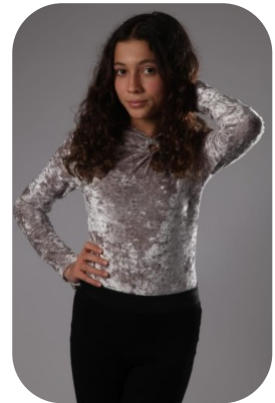

FM Michelle Diaconita Chinaea

Age: 11-15 Height: 5ft2inch Eye Colour: Brown Accent: London
Gender:F Location: London Weight: 45kg Bust: 76
Drives: Yes Shoe Size: 5 Hips: 81
Hair Color: Brunette

Talents
TEEN MODELS, EXTRAS